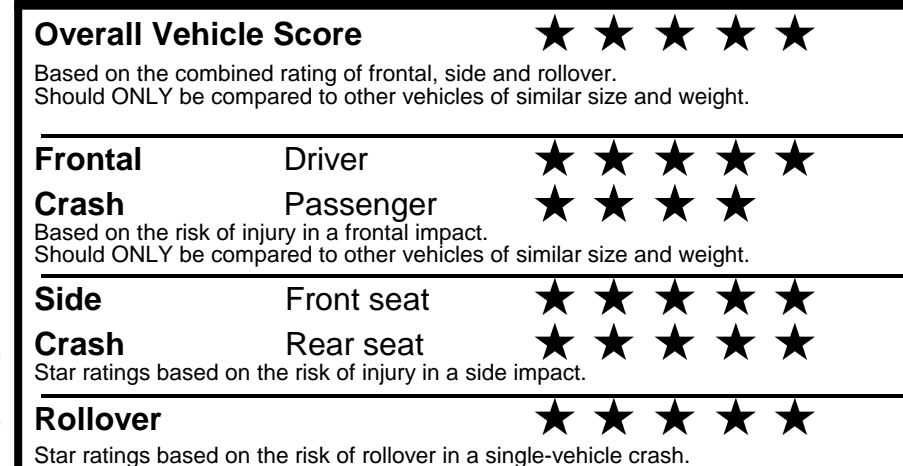

fueleconomy.gov

Calculate personalized estimates and compare vehicles

GOVERNMENT 5-STAR SAFETY RATINGS

PARTS CONTENT INFORMATION

FOR VEHICLES IN THIS CAR LINE U.S./CANADIAN PARTS CONTENT: 20 %

MAJOR SOURCES OF FOREIGN PARTS:
 MEXICO: 45%
 KOREA: 30%