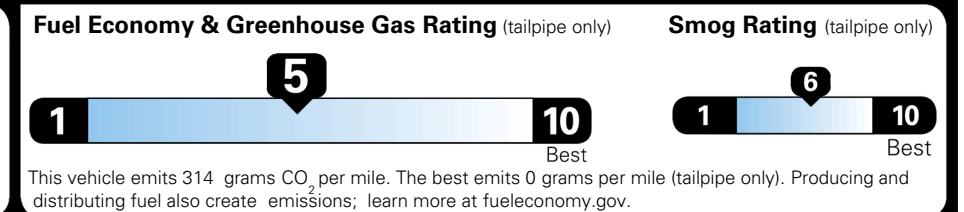

Actual results will vary for many reasons, including driving conditions and how you drive and maintain your vehicle. The average new vehicle gets 29 MPG and costs $8,500 to fuel over 5 years. Cost estimates are based on 15,000 miles per year at $ 3.30 per gallon. MPGe is miles per gasoline gallon equivalent. Vehicle emissions are a significant cause of climate change and smog.

fueleconomy.gov

Calculate personalized estimates and compare vehicles