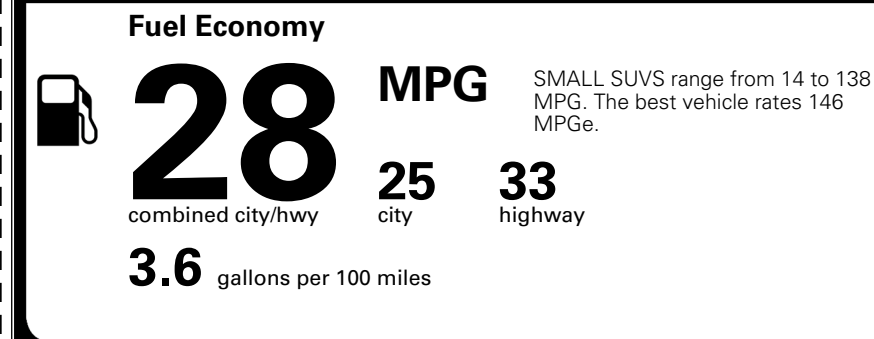

TOTAL ADDITIONAL WEIGHT: 6.6

EPA DOT Fuel Economy and Environment

Gasoline Vehicle

You spend \$250 more in fuel costs over 5 years compared to the average new vehicle.

Annual fuel cost \$1,750

Actual results will vary for many reasons, including driving conditions and how you drive and maintain your vehicle. The average new vehicle gets 29 MPG and costs \$8,500 to fuel over 5 years. Cost estimates are based on 15,000 miles per year at \$ 3.30 per gallon. MPGe is miles per gasoline gallon equivalent. Vehicle emissions are a significant cause of climate change and smog.