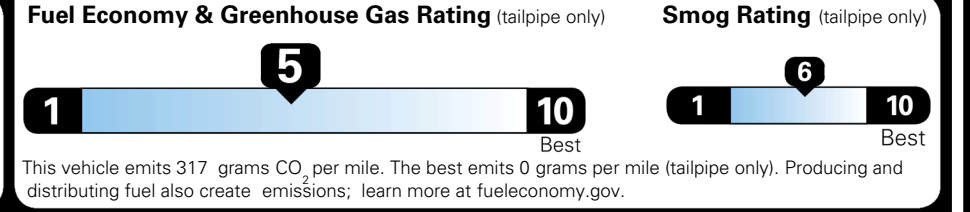

TOTAL ADDITIONAL WEIGHT: 6.6

EPA DOT Fuel Economy and Environment

Gasoline Vehicle

You spend \$250 more in fuel costs over 5 years compared to the average new vehicle.

Annual fuel cost \$1,750

Actual results will vary for many reasons, including driving conditions and how you drive and maintain your vehicle. The average new vehicle gets 29 MPG and costs \$8,500 to fuel over 5 years. Cost estimates are based on 15,000 miles per year at \$ 3.30 per gallon. MPGe is miles per gasoline gallon equivalent. Vehicle emissions are a significant cause of climate change and smog.