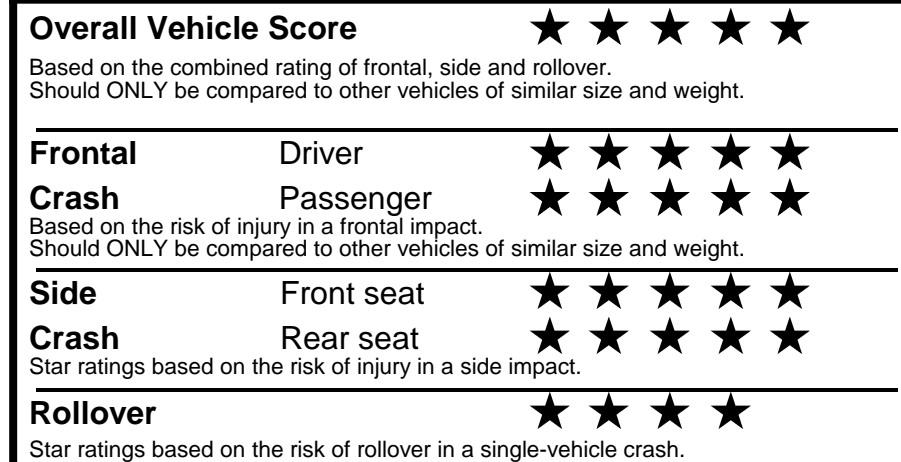

fueleconomy.gov

Calculate personalized estimates and compare vehicles

GOVERNMENT 5-STAR SAFETY RATINGS

Star ratings range from 1 to 5 stars (★★★★★) with 5 being the highest.
 Source: National Highway Traffic Safety Administration (NHTSA).
www.safercar.gov or 1-888-327-4236