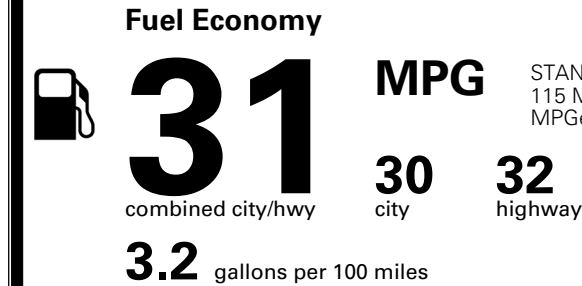

INLAND FREIGHT AND HANDLING \$ 1,545.00

TOTAL MANUFACTURER'S SUGGESTED RETAIL PRICE ▶ \$ 57,405.00

TOTAL ADDITIONAL WEIGHT: 7.3

EPA DOT Fuel Economy and Environment

Gasoline Vehicle

STANDARD SUVs range from 13 to 115 MPG. The best vehicle rates 146 MPGe.

You save \$500
 in fuel costs over 5 years compared to the average new vehicle.

Annual fuel cost \$1,500

Fuel Economy & Greenhouse Gas Rating (tailpipe only) Smog Rating (tailpipe only)

This vehicle emits 281 grams CO₂ per mile. The best emits 0 grams per mile (tailpipe only). Producing and distributing fuel also create emissions; learn more at fueleconomy.gov.