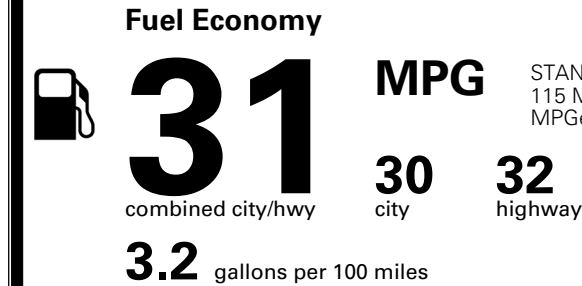

INLAND FREIGHT AND HANDLING \$ 1,545.00

TOTAL MANUFACTURER'S SUGGESTED RETAIL PRICE ▶ \$ 57,405.00

TOTAL ADDITIONAL WEIGHT: 7.3

EPA DOT Fuel Economy and Environment

Gasoline Vehicle

STANDARD SUVS range from 13 to 115 MPG. The best vehicle rates 146 MPGe.

You save \$500
 in fuel costs over 5 years compared to the average new vehicle.

Annual fuel cost \$1,500

Fuel Economy & Greenhouse Gas Rating (tailpipe only) Smog Rating (tailpipe only)

This vehicle emits 281 grams CO₂ per mile. The best emits 0 grams per mile (tailpipe only). Producing and distributing fuel also create emissions; learn more at fueleconomy.gov.