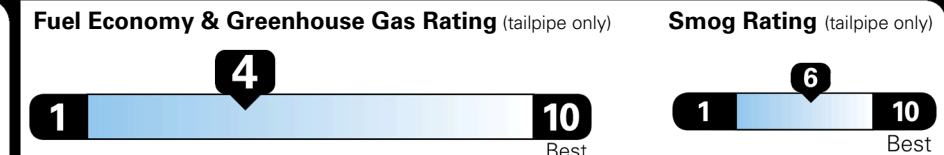

This vehicle emits 395 grams CO₂ per mile. The best emits 0 grams per mile (tailpipe only). Producing and distributing fuel also create emissions; learn more at fueleconomy.gov.

Actual results will vary for many reasons, including driving conditions and how you drive and maintain your vehicle. The average new vehicle gets 29 MPG and costs $8,000 to fuel over 5 years. Cost estimates are based on 15,000 miles per year at $ 3.10 per gallon. MPGe is miles per gasoline gallon equivalent. Vehicle emissions are a significant cause of climate change and smog.

fueleconomy.gov

Calculate personalized estimates and compare vehicles

GOVERNMENT 5-STAR SAFETY RATINGS

Overall Vehicle Score Not Rated

Based on the combined rating of frontal, side and rollover. Should ONLY be compared to other vehicles of similar size and weight.

Frontal Driver Not Rated

Crash Passenger Not Rated

Based on the risk of injury in a frontal impact. Should ONLY be compared to other vehicles of similar size and weight.

Side Front seat Not Rated

Crash Rear seat Not Rated

Star ratings based on the risk of injury in a side impact.

Rollover Not Rated

Star ratings based on the risk of rollover in a single-vehicle crash.

Star ratings range from 1 to 5 stars (★★★★★) with 5 being the highest.

Source: National Highway Traffic Safety Administration (NHTSA).

www.safercar.gov or 1-888-327-4236

Manufacturer's suggested retail price includes Manufacturer's recommended pre-delivery service. License and title fees, state and local taxes and other dealer installed options and accessories are not included in the manufacturer's suggested retail price.

PARTS CONTENT INFORMATION

FOR VEHICLES IN THIS CAR LINE U.S./CANADIAN PARTS CONTENT: 50 %

MAJOR SOURCES OF FOREIGN PARTS: KOREA: 35%

NOTE: PARTS CONTENT DOES NOT INCLUDE FINAL ASSEMBLY, DISTRIBUTION, OR OTHER NON-PARTS COSTS.

FOR THIS VEHICLE FINAL ASSEMBLY POINT: WEST POINT, GA, USA

COUNTRY OF ORIGIN

ENGINE (MOTOR): KOREA

TRANSMISSION: USA