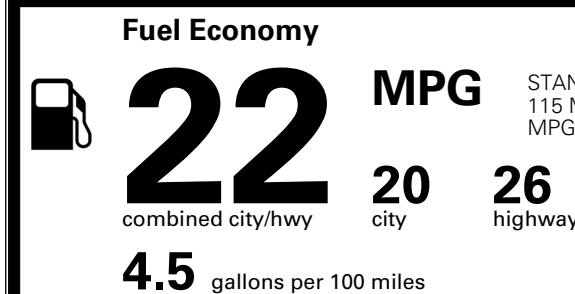

MSRP INCLUDING OPTIONS

\$ 42,835.00

INLAND FREIGHT AND HANDLING

\$ 1,545.00

TOTAL MANUFACTURER'S SUGGESTED RETAIL PRICE ▶

\$ 44,380.00

TOTAL ADDITIONAL WEIGHT: 7.2

*Additional terms and conditions apply.

EPA DOT Fuel Economy and Environment

Gasoline Vehicle

STANDARD SUVs range from 13 to 115 MPG. The best vehicle rates 146 MPGe.

You spend
\$2,500
 more in fuel costs
 over 5 years
 compared to the
 average new vehicle.