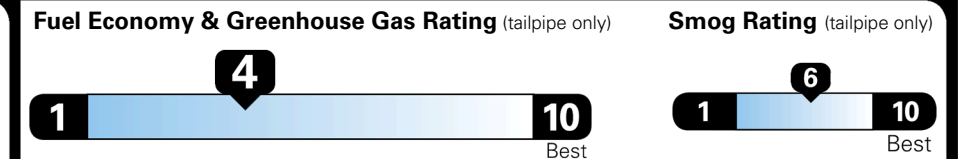

This vehicle emits 429 grams CO₂ per mile. The best emits 0 grams per mile (tailpipe only). Producing and distributing fuel also create emissions; learn more at fueleconomy.gov.

Actual results will vary for many reasons, including driving conditions and how you drive and maintain your vehicle. The average new vehicle gets 29 MPG and costs $8,500 to fuel over 5 years. Cost estimates are based on 15,000 miles per year at $ 3.30 per gallon. MPGe is miles per gasoline gallon equivalent. Vehicle emissions are a significant cause of climate change and smog.

fueleconomy.gov

Calculate personalized estimates and compare vehicles

GOVERNMENT 5-STAR SAFETY RATINGS

Overall Vehicle Score Not Rated

Based on the combined rating of frontal, side and rollover. Should ONLY be compared to other vehicles of similar size and weight.

Frontal Driver Not Rated

Crash Passenger Not Rated

Based on the risk of injury in a frontal impact. Should ONLY be compared to other vehicles of similar size and weight.

Side Front seat Not Rated

Crash Rear seat Not Rated

Star ratings based on the risk of injury in a side impact.

Rollover Not Rated

Star ratings based on the risk of rollover in a single-vehicle crash.

Star ratings range from 1 to 5 stars (★★★★★) with 5 being the highest.

Source: National Highway Traffic Safety Administration (NHTSA).

www.safercar.gov or 1-888-327-4236

Manufacturer's suggested retail price includes Manufacturer's recommended pre-delivery service. License and title fees, state and local taxes and other dealer installed options and accessories are not included in the manufacturer's suggested retail price.

PARTS CONTENT INFORMATION

FOR VEHICLES IN THIS CAR LINE U.S./CANADIAN PARTS CONTENT: 50 %

MAJOR SOURCES OF FOREIGN PARTS: KOREA: 35%

NOTE: PARTS CONTENT DOES NOT INCLUDE FINAL ASSEMBLY, DISTRIBUTION, OR OTHER NON-PARTS COSTS.

FOR THIS VEHICLE FINAL ASSEMBLY POINT: WEST POINT, GA, USA

COUNTRY OF ORIGIN

ENGINE (MOTOR): KOREA

TRANSMISSION: USA

*Additional terms and conditions apply.

**Kia Connect may be currently unavailable for some Model Year 2022 and newer vehicles sold or purchased in Massachusetts; please see owners.kia.com for more information.

NOTE: When you purchase this vehicle, Kia America, Inc. collects personal information you provide to the dealership. For information on our collection and use of personal information and your rights, please see our Privacy Policy on www.kia.com.