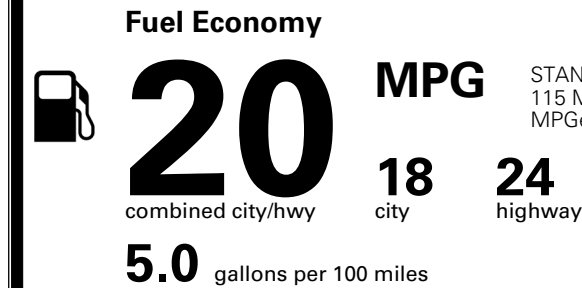

\$495.00
 \$295.00
 \$625.00
 \$250.00
 \$65.00
 \$145.00

MSRP INCLUDING OPTIONS

\$ 56,765.00

INLAND FREIGHT AND HANDLING

\$ 1,545.00

TOTAL MANUFACTURER'S SUGGESTED RETAIL PRICE ▶

\$ 58,310.00

TOTAL ADDITIONAL WEIGHT: 13.5

EPA DOT Fuel Economy and Environment

Gasoline Vehicle

STANDARD SUVs range from 12 to 115 MPG. The best vehicle rates 146 MPGe.

You spend
\$4,000
 more in fuel costs
 over 5 years
 compared to the
 average new vehicle.