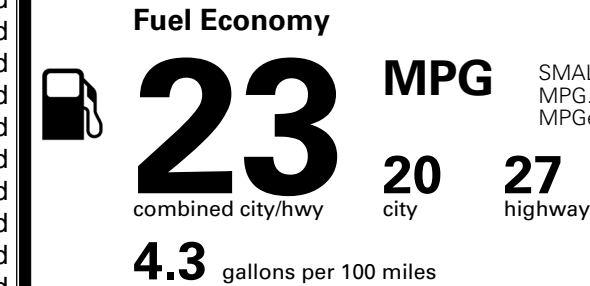

EPA DOT Fuel Economy and Environment

Gasoline Vehicle

SMALL SUVs range from 14 to 138 MPG. The best vehicle rates 146 MPGe.

You spend
$2,250
more in fuel costs
over 5 years
compared to the
average new vehicle.

Annual fuel cost
$2,150

Fuel Economy & Greenhouse Gas Rating (tailpipe only) Smog Rating (tailpipe only)