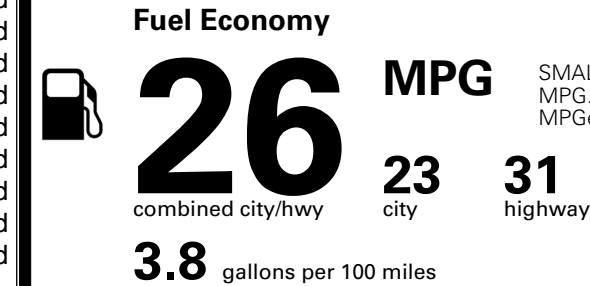

\$ 35,525.00

INLAND FREIGHT AND HANDLING

\$ 1,495.00

TOTAL MANUFACTURER'S SUGGESTED RETAIL PRICE ▶

\$ 37,020.00

TOTAL ADDITIONAL WEIGHT: 6.6

*Additional terms and conditions apply.

**Kia Connect may be currently unavailable for some Model Year 2022 and newer vehicles sold or purchased in Massachusetts; please see owners.kia.com for more information.

EPA DOT Fuel Economy and Environment

Gasoline Vehicle

SMALL SUVs range from 14 to 125 MPG. The best vehicle rates 146 MPGe.

You spend \$1,000 more in fuel costs over 5 years
 compared to the average new vehicle.