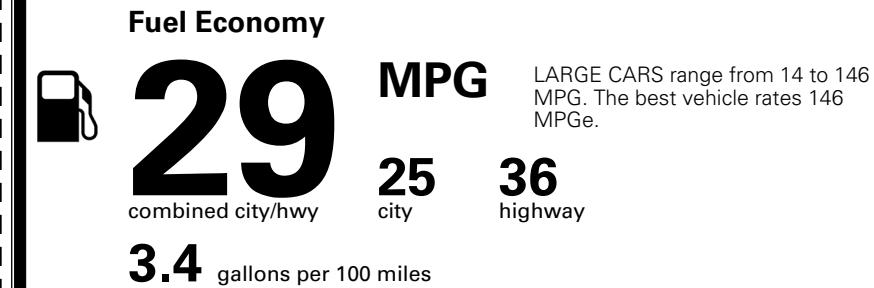

\$295.00
 \$2,200.00

 \$200.00
 \$45.00

\$ 31,230.00

\$ 1,245.00

\$ 32,475.00

EPA DOT Fuel Economy and Environment

Gasoline Vehicle

You save \$0
 in fuel costs over 5 years compared to the average new vehicle.