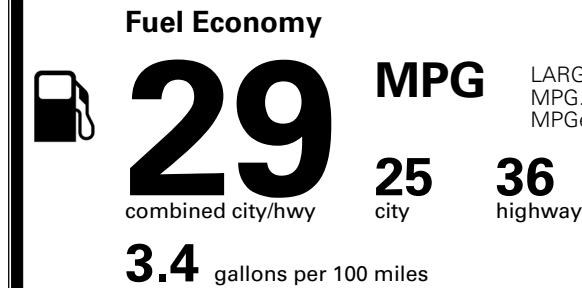

EPA DOT Fuel Economy and Environment

Gasoline Vehicle

You save $0
in fuel costs over 5 years compared to the average new vehicle.

Annual fuel cost $1,700