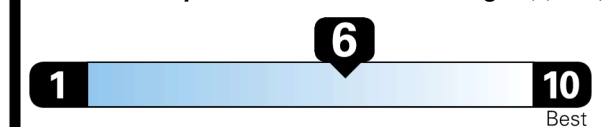

Fuel Economy & Greenhouse Gas Rating (tailpipe only)