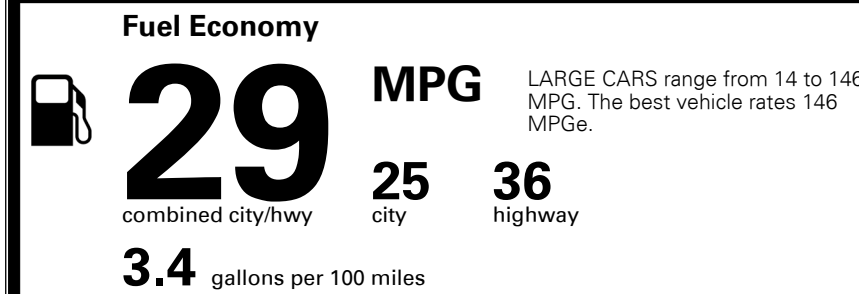

EPA DOT Fuel Economy and Environment

Gasoline Vehicle

You save $0
in fuel costs over 5 years compared to the average new vehicle.

Annual fuel cost
$1,700