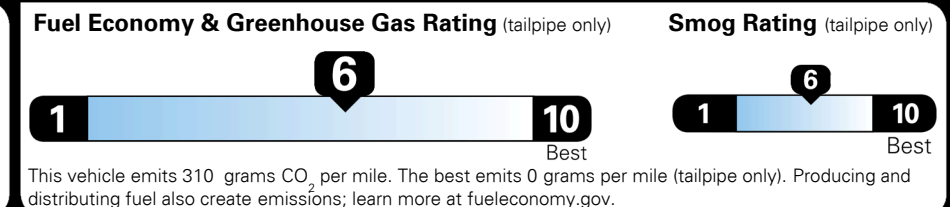

EPA DOT Fuel Economy and Environment

Gasoline Vehicle

You save \$0
 in fuel costs over 5 years compared to the average new vehicle.

Annual fuel cost
\$1,700

Actual results will vary for many reasons, including driving conditions and how you drive and maintain your vehicle. The average new vehicle gets 29 MPG and costs \$8,500 to fuel over 5 years. Cost estimates are based on 15,000 miles per year at \$ 3.30 per gallon. MPGe is miles per gasoline gallon equivalent. Vehicle emissions are a significant cause of climate change and smog.