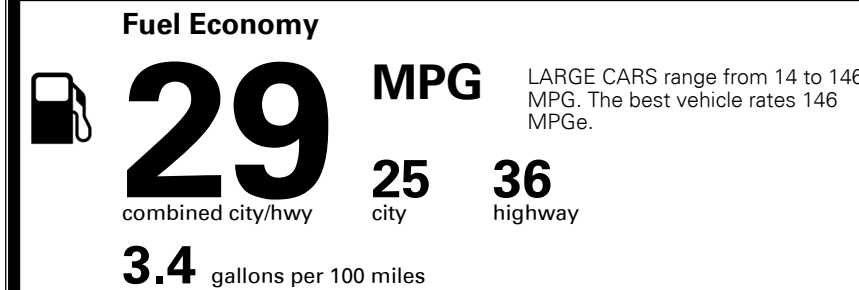

EPA DOT Fuel Economy and Environment

Gasoline Vehicle

You save $0
in fuel costs over 5 years compared to the average new vehicle.

Annual fuel cost $1,700