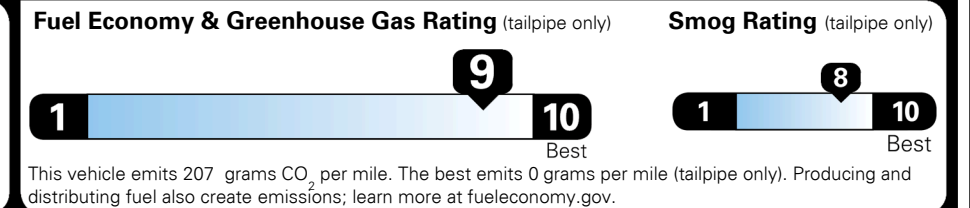

Actual results will vary for many reasons, including driving conditions and how you drive and maintain your vehicle. The average new vehicle gets 26 MPG and costs $7,000 to fuel over 5 years. Cost estimates are based on 15,000 miles per year at $ 2.45 per gallon. MPGe is miles per gasoline gallon equivalent. Vehicle emissions are a significant cause of climate change and smog.

fueleconomy.gov

Calculate personalized estimates and compare vehicles

GOVERNMENT 5-STAR SAFETY RATINGS

Overall Vehicle Score	Not Rated	
Based on the combined rating of frontal, side and rollover. Should ONLY be compared to other vehicles of similar size and weight.		
Frontal Crash	Driver	Not Rated
	Passenger	Not Rated
Based on the risk of injury in a frontal impact. Should ONLY be compared to other vehicles of similar size and weight.		
Side Crash	Front seat	Not Rated
	Rear seat	Not Rated
Star ratings based on the risk of injury in a side impact.		
Rollover	Not Rated	
Star ratings based on the risk of rollover in a single-vehicle crash.		

Star ratings range from 1 to 5 stars (★★★★★) with 5 being the highest.
Source: National Highway Traffic Safety Administration (NHTSA).
www.safercar.gov or 1-888-327-4236

Manufacturer's suggested retail price includes Manufacturer's recommended pre-delivery service. License and title fees, state and local taxes and other dealer installed options and accessories are not included in the manufacturer's suggested retail price.

PARTS CONTENT INFORMATION

FOR VEHICLES IN THIS CAR LINE U.S./CANADIAN PARTS CONTENT: 2 %

MAJOR SOURCES OF FOREIGN PARTS: KOREA: 88%

NOTE: PARTS CONTENT DOES NOT INCLUDE FINAL ASSEMBLY, DISTRIBUTION, OR OTHER NON-PARTS COSTS.

FOR THIS VEHICLE FINAL ASSEMBLY POINT: HWASEONG, KOREA

COUNTRY OF ORIGIN ENGINE (MOTOR): KOREA
TRANSMISSION: KOREA