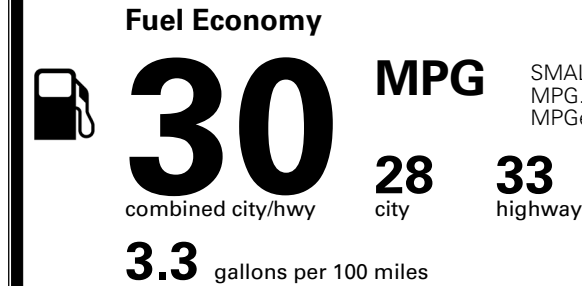

TOTAL ADDITIONAL WEIGHT: 11.5

EPA DOT Fuel Economy and Environment

Gasoline Vehicle

SMALL SUVs range from 14 to 138 MPG. The best vehicle rates 146 MPGe.

You save \$250
 in fuel costs over 5 years compared to the average new vehicle.