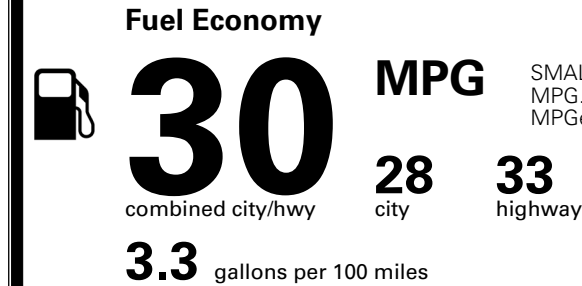

EPA DOT Fuel Economy and Environment

Gasoline Vehicle

SMALL SUVs range from 14 to 138 MPG. The best vehicle rates 146 MPGe.

You save $250
in fuel costs over 5 years compared to the average new vehicle.

Annual fuel cost
$1,550