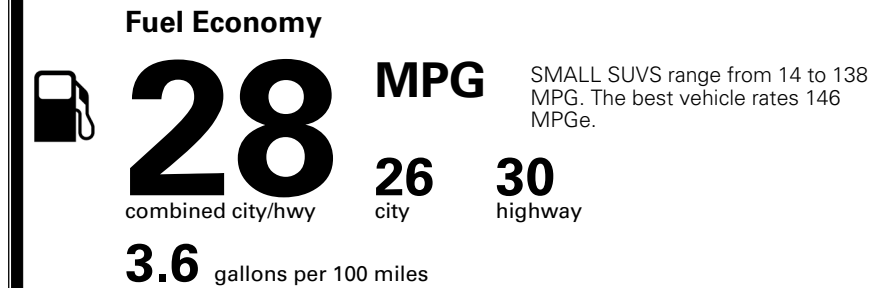

TOTAL ADDITIONAL WEIGHT: 18.5

EPA DOT Fuel Economy and Environment

Gasoline Vehicle

You spend \$250
 more in fuel costs over 5 years compared to the average new vehicle.

Annual fuel cost \$1,650

Actual results will vary for many reasons, including driving conditions and how you drive and maintain your vehicle. The average new vehicle gets 29 MPG and costs \$8,000 to fuel over 5 years. Cost estimates are based on 15,000 miles per year at \$ 3.10 per gallon. MPGe is miles per gasoline gallon equivalent. Vehicle emissions are a significant cause of climate change and smog.