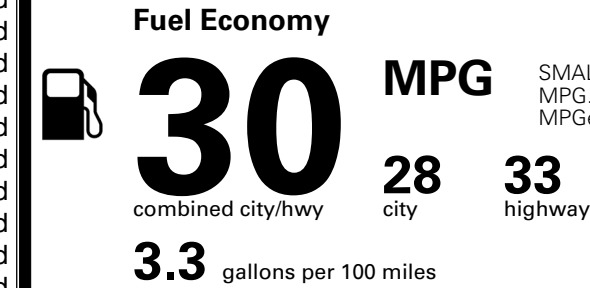

\$ 26,590.00

INLAND FREIGHT AND HANDLING

\$ 1,495.00

TOTAL MANUFACTURER'S SUGGESTED RETAIL PRICE ▶

\$ 28,085.00

*Additional terms and conditions apply.

**Kia Connect may be currently unavailable for some Model Year 2022 and newer vehicles sold or purchased in Massachusetts; please see owners.kia.com for more information.

TOTAL ADDITIONAL WEIGHT: 7.2

EPA DOT Fuel Economy and Environment

Gasoline Vehicle

SMALL SUVs range from 14 to 138 MPG. The best vehicle rates 146 MPGe.

You save \$250
 in fuel costs over 5 years compared to the average new vehicle.