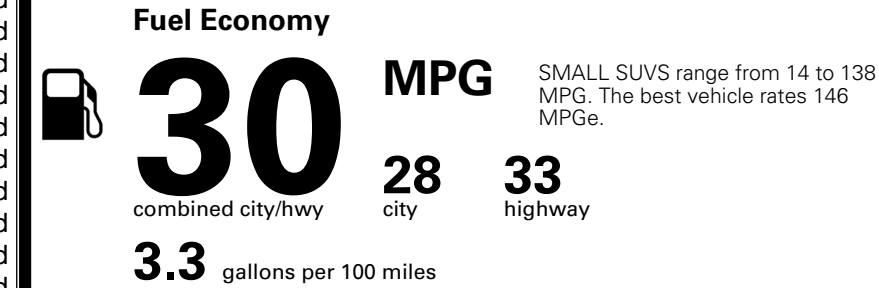

TOTAL ADDITIONAL WEIGHT: 8.0

EPA DOT Fuel Economy and Environment

Gasoline Vehicle

You save \$250
 in fuel costs over 5 years compared to the average new vehicle.

Annual fuel cost \$1,550

Actual results will vary for many reasons, including driving conditions and how you drive and maintain your vehicle. The average new vehicle gets 29 MPG and costs \$8,000 to fuel over 5 years. Cost estimates are based on 15,000 miles per year at \$ 3.10 per gallon. MPGe is miles per gasoline gallon equivalent. Vehicle emissions are a significant cause of climate change and smog.