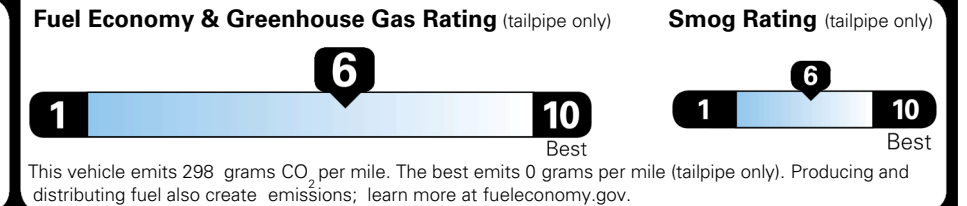

TOTAL ADDITIONAL WEIGHT: 8.0

EPA DOT Fuel Economy and Environment

Gasoline Vehicle

You save \$250
 in fuel costs over 5 years compared to the average new vehicle.

Annual fuel cost \$1,550

Actual results will vary for many reasons, including driving conditions and how you drive and maintain your vehicle. The average new vehicle gets 29 MPG and costs \$8,000 to fuel over 5 years. Cost estimates are based on 15,000 miles per year at \$ 3.10 per gallon. MPGe is miles per gasoline gallon equivalent. Vehicle emissions are a significant cause of climate change and smog.