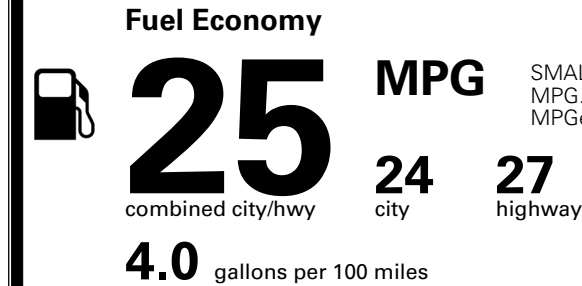

## EPA DOT Fuel Economy and Environment

Gasoline Vehicle

SMALL SUVs range from 14 to 125 MPG. The best vehicle rates 146 MPGe.

**You spend \$1,500 more in fuel costs over 5 years** compared to the average new vehicle.