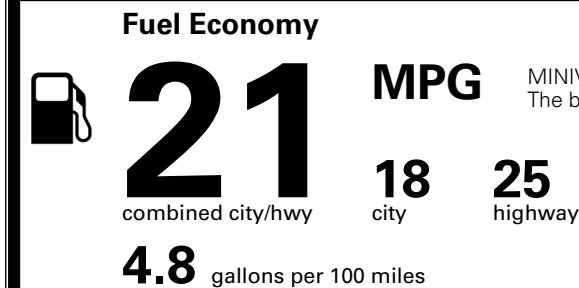

MSRP INCLUDING OPTIONS \$ 42,415.00

INLAND FREIGHT AND HANDLING \$ 1,545.00

TOTAL MANUFACTURER'S SUGGESTED RETAIL PRICE ▶ \$ 43,960.00

TOTAL ADDITIONAL WEIGHT: 12.2

*Additional terms and conditions apply.

EPA DOT Fuel Economy and Environment

Gasoline Vehicle

MINIVANS range from 20 to 83 MPG. The best vehicle rates 146 MPGe.

You spend \$3,250 more in fuel costs over 5 years compared to the average new vehicle.