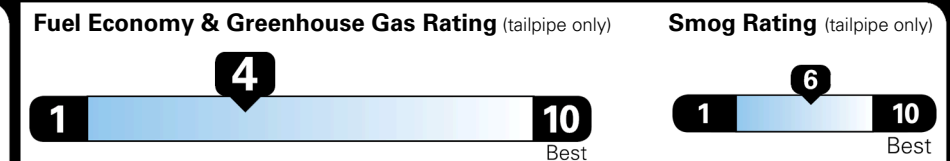

This vehicle emits 428 grams CO₂ per mile. The best emits 0 grams per mile (tailpipe only). Producing and distributing fuel also create emissions; learn more at fueleconomy.gov.

Actual results will vary for many reasons, including driving conditions and how you drive and maintain your vehicle. The average new vehicle gets 29 MPG and costs $8,500 to fuel over 5 years. Cost estimates are based on 15,000 miles per year at $ 3.30 per gallon. MPGe is miles per gasoline gallon equivalent. Vehicle emissions are a significant cause of climate change and smog.

fueleconomy.gov

Calculate personalized estimates and compare vehicles

GOVERNMENT 5-STAR SAFETY RATINGS

PARTS CONTENT INFORMATION

Overall Vehicle Score		Not Rated
Based on the combined rating of frontal, side and rollover. Should ONLY be compared to other vehicles of similar size and weight.		
Frontal	Driver	★★★★★
Crash	Passenger	★★★★
Based on the risk of injury in a frontal impact. Should ONLY be compared to other vehicles of similar size and weight.		
Side	Front seat	Not Rated
Crash	Rear seat	Not Rated
Star ratings based on the risk of injury in a side impact.		
Rollover		★★★★
Star ratings based on the risk of rollover in a single-vehicle crash.		

FOR VEHICLES IN THIS CAR LINE U.S./CANADIAN PARTS CONTENT: 2 %

MAJOR SOURCES OF FOREIGN PARTS: KOREA: 95%

NOTE: PARTS CONTENT DOES NOT INCLUDE FINAL ASSEMBLY, DISTRIBUTION, OR OTHER NON-PARTS COSTS.

FOR THIS VEHICLE FINAL ASSEMBLY POINT: GWANGMYEONG, KOREA

COUNTRY OF ORIGIN ENGINE (MOTOR):

TRANSMISSION: KOREA
KOREA

Star ratings range from 1 to 5 stars (★★★★★) with 5 being the highest. Source: National Highway Traffic Safety Administration (NHTSA). www.safercar.gov or 1-888-327-4236

Manufacturer's suggested retail price includes Manufacturer's recommended pre-delivery service. License and title fees, state and local taxes and other dealer installed options and accessories are not included in the manufacturer's suggested retail price.