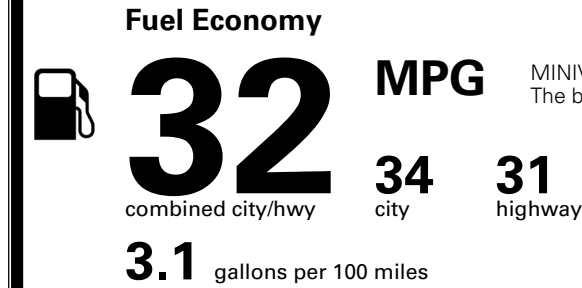

\$495.00
 \$285.00
 \$45.00

MSRP INCLUDING OPTIONS

\$ 44,415.00

INLAND FREIGHT AND HANDLING

\$ 1,545.00

TOTAL MANUFACTURER'S SUGGESTED RETAIL PRICE ▶

\$ 45,960.00

TOTAL ADDITIONAL WEIGHT: 10.9

EPA DOT Fuel Economy and Environment

Gasoline Vehicle

MINIVANS range from 20 to 83 MPG.
 The best vehicle rates 146 MPGe.

You save \$750
 in fuel costs
 over 5 years
 compared to the
 average new vehicle.