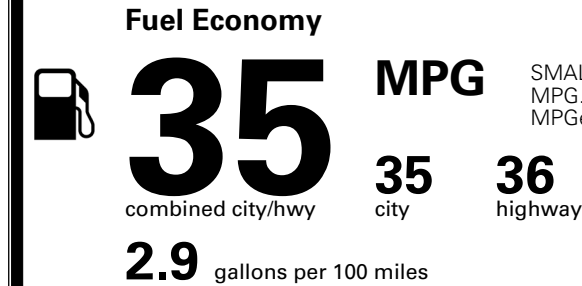

\$1,000.00
 \$200.00
 \$130.00
 \$45.00

MSRP INCLUDING OPTIONS

\$ 35,165.00

INLAND FREIGHT AND HANDLING

\$ 1,495.00

TOTAL MANUFACTURER'S SUGGESTED RETAIL PRICE ▶

\$ 36,660.00

TOTAL ADDITIONAL WEIGHT: 11.8

EPA DOT Fuel Economy and Environment

Gasoline Vehicle

SMALL SUVs range from 14 to 138 MPG. The best vehicle rates 146 MPGe.

You save \$1,500
 in fuel costs over 5 years compared to the average new vehicle.